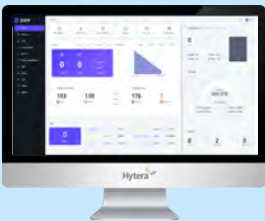

1 Digital Evidence Management

Centralized Evidence Storage and Management